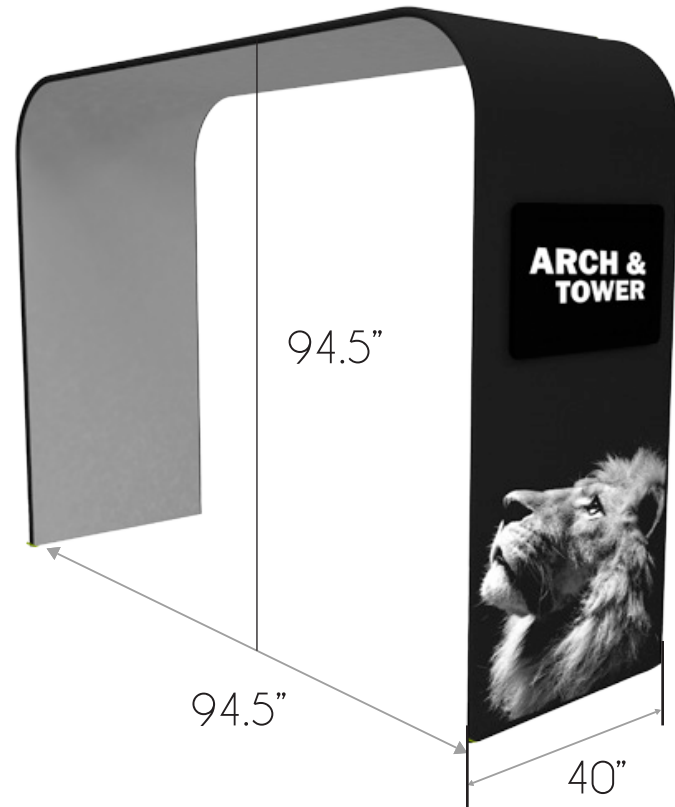

GM-002

GRAPHIC SIZE

Notes to Designers:

- Artwork Size: made according to template size Image precision:
- Printing cloth products need 300 dpi; (50% of original)
- Color Mode:RGB
- Artwork format:PSD, PDF, AI.
AI (text must convert to curves, picture must imbedding) ;
PSD (text must convert to curves, picture must imbedding) ;
PDF (text must convert to curves, picture must imbedding).

HS-002
GRAPHIC SIZE

USE SAME TEMPLATE FOR OTHER SIDED GRAPHICS	
FRAME SIZE	40" x 94.5" x 94.5"
GRAPHIC SIZE	290" W x 40" H
GRAPHIC SCALE	50% OF ORIGINAL
Keep all your important graphics (Such as logo, text and contact information) in the red safe zone.	