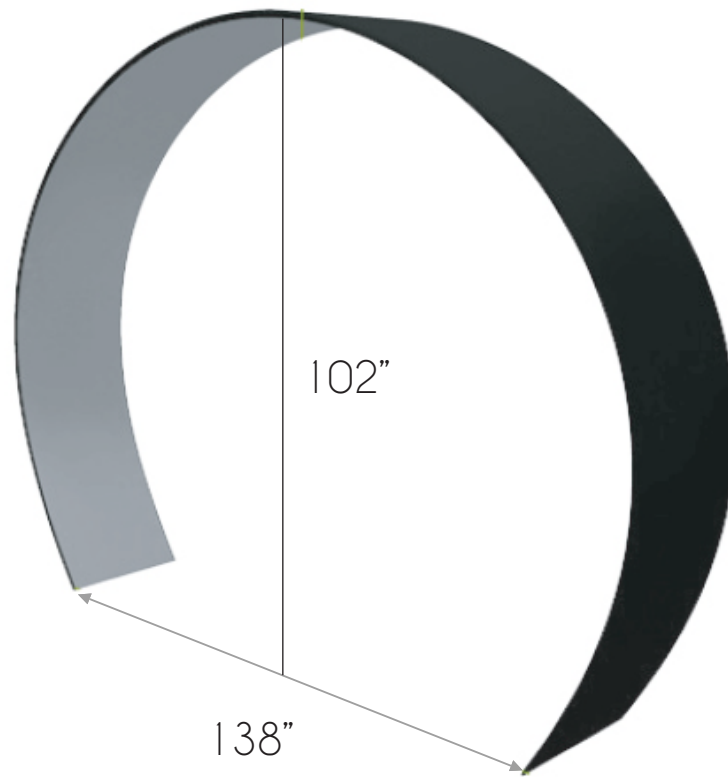

GM-003

GRAPHIC SIZE

Notes to Designers:

- Artwork Size: made according to template size Image precision:
- Printing cloth products need 300 dpi; (25% of original)
- Color Mode:RGB
- Artwork format:PSD, PDF, AI.
AI (text must convert to curves, picture must imbedding) ;
PSD (text must convert to curves, picture must imbedding) ;
PDF (text must convert to curves, picture must imbedding).

HS-003

GRAPHIC SIZE

USE SAME TEMPLATE FOR OTHER SIDED GRAPHICS	
FRAME SIZE	138" L x 102" W
GRAPHIC SIZE	48" W x 552" H
GRAPHIC SCALE	25% OF ORIGINAL
Keep all your important graphics (Such as logo, text and contact information) in the red safe zone.	